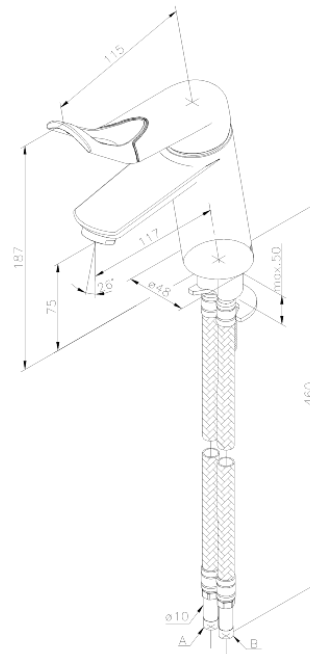

FM Mattsson Mora Group Denmark
Abildager 26 A, 2605 Brøndby, Denmark
Østbirkvej 2, 5240 Odense NØ, Denmark

+45 63 10 22 10 danmark@fmm-mora.com

For more information please visit www.damixa.com

damixa